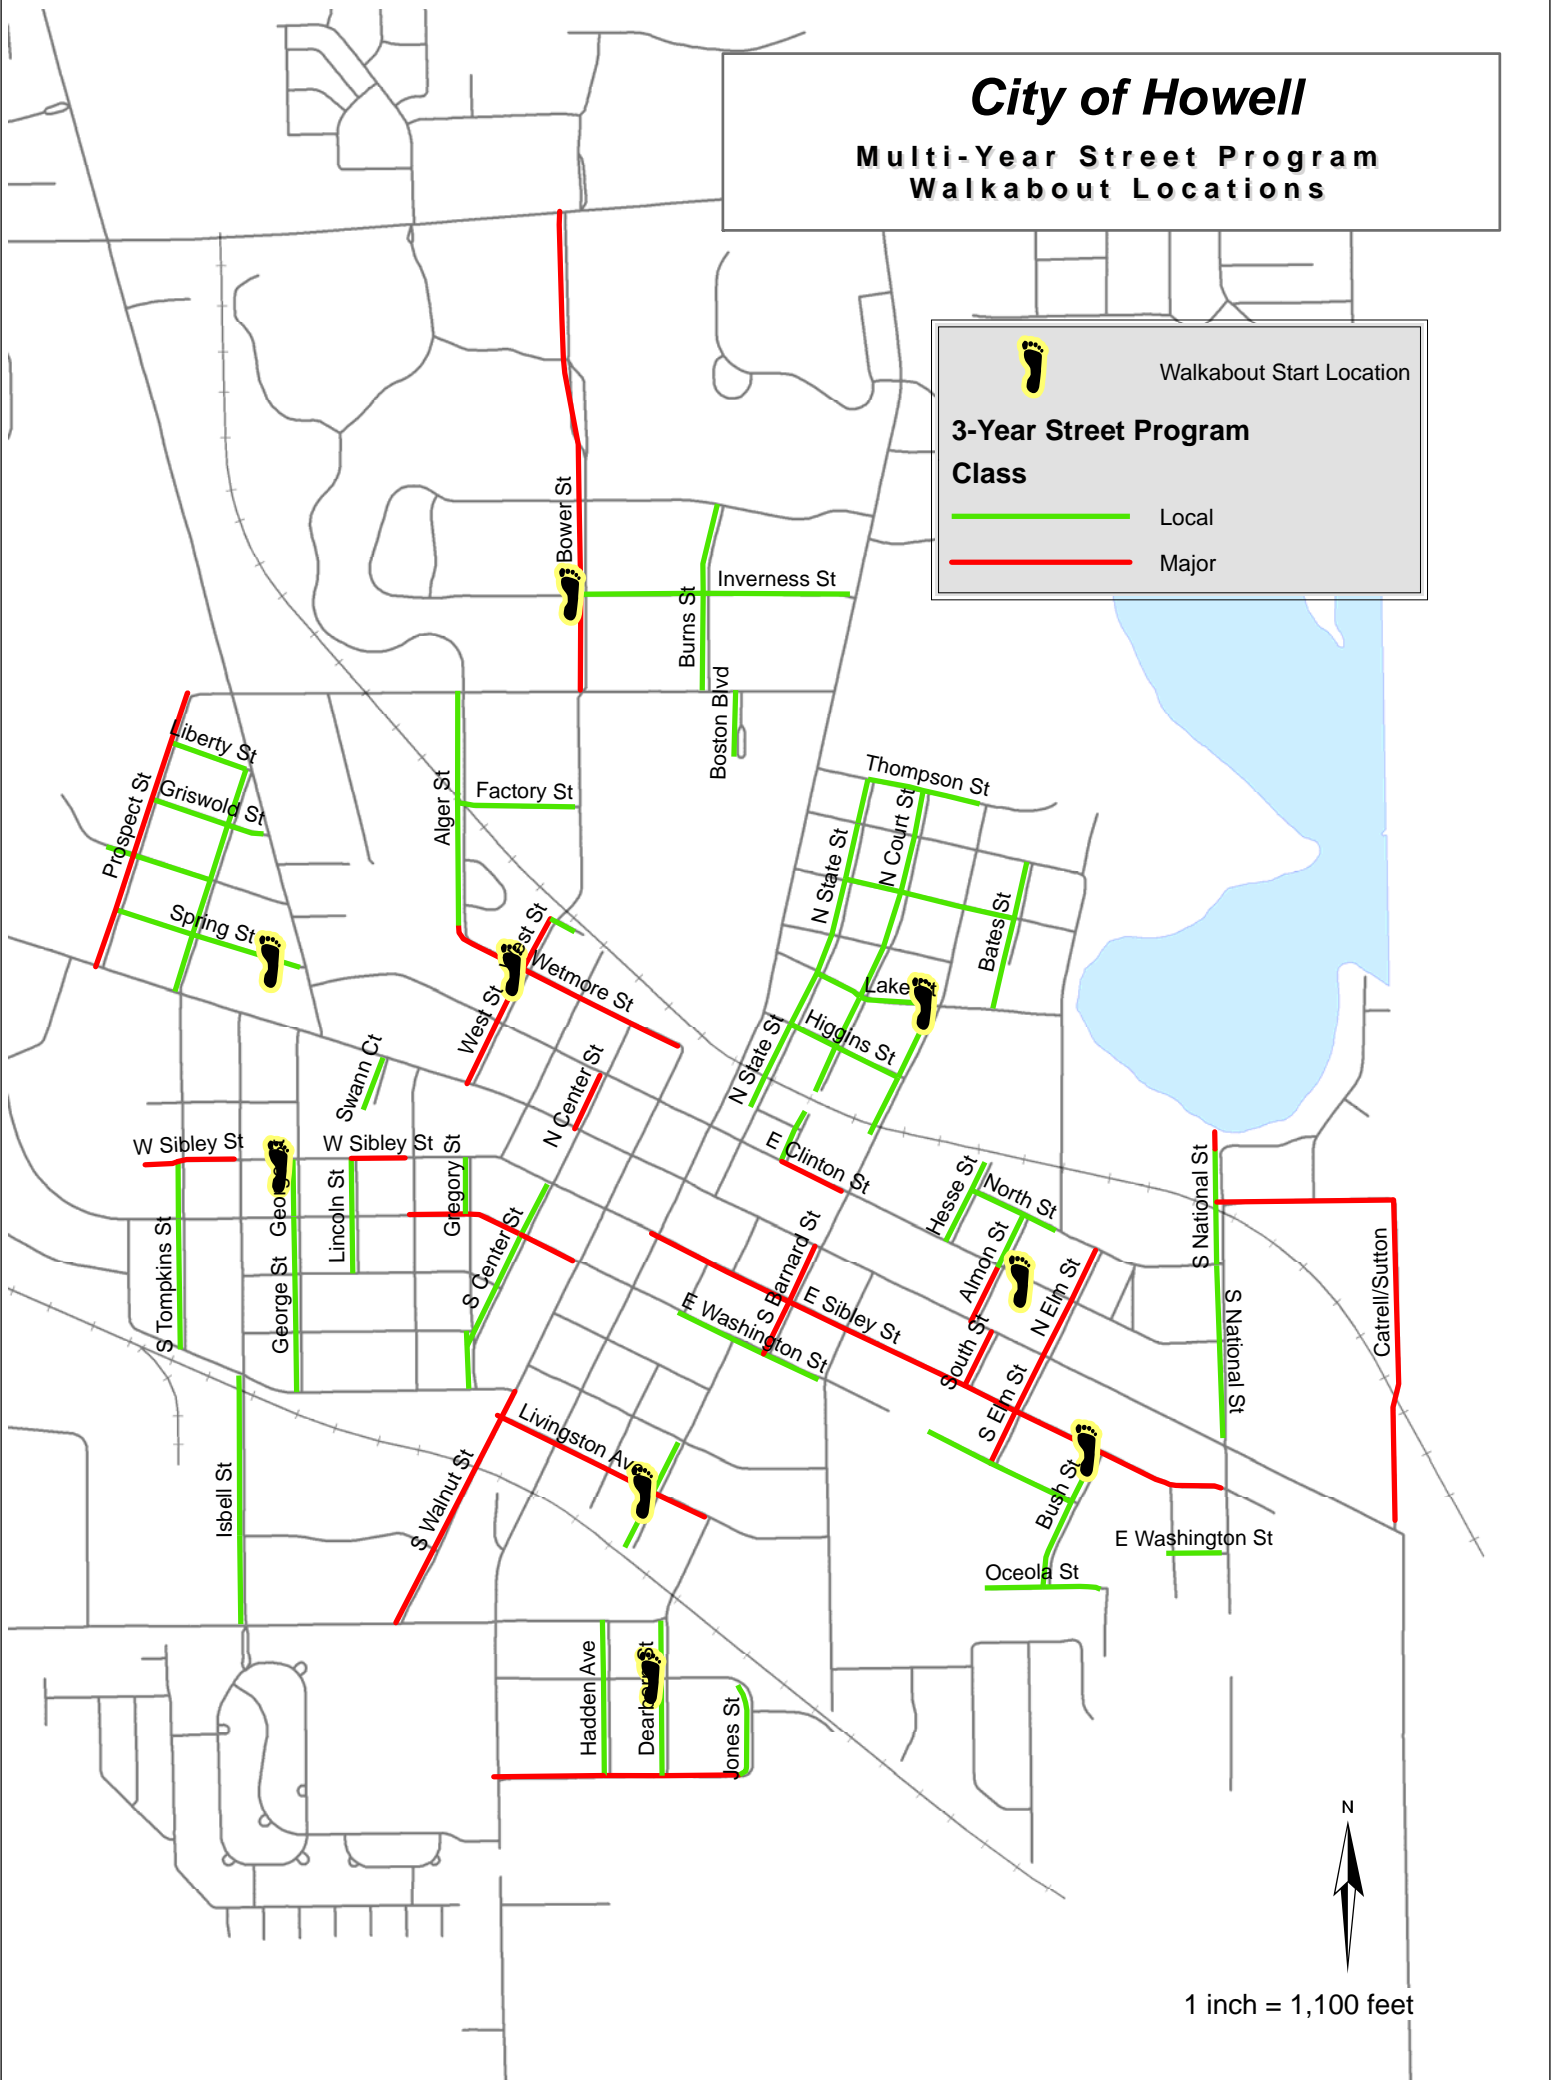

# City of Howell

## Multi-Year Street Program Walkabout Locations

Walkabout Start Location

### 3-Year Street Program Class

-  Local
-  Major

1 inch = 1,100 feet